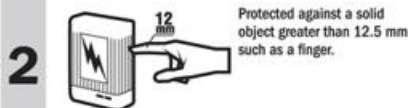

SOLIDS

Rating Example:

IP65

INGRESS PROTECTION

WATER